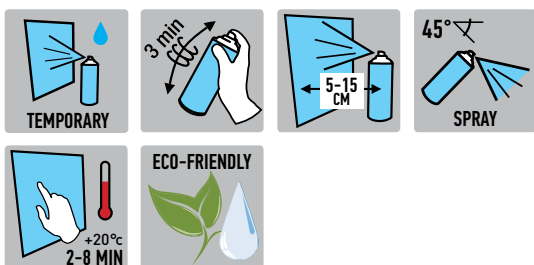

### BINDER:

No binder, natural chalk, water-based

### DEGREE OF GLOSS (DIN 67530 60 °):

matt 0-25 gloss units

**STORAGE STABILITY:** 60 months

**EU VOC-CONTENT:** VOC 442,33 g/L

**RECOAT:** always

**SIZE:** 150 ml

**SALES QTY:** 6 pcs

**DANGER**