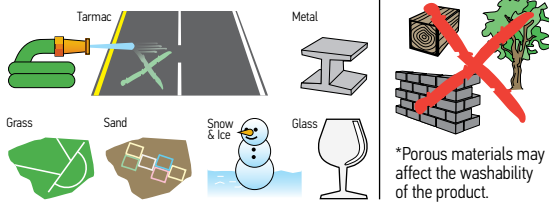

## CHALK SPRAY

**MASTON CHALK** is a safe-to-use sprayable chalk mixture that can be washed off with just water. Suitable for tarmac, grass, sand, metal, asphalt, glass, snow, ice etc. Porous materials may affect the washability of the product.

### SUITABLE FOR

**HOW TO USE:** Use on dry surfaces. When spraying, hold the can in a 45 degree angle and at a distance of 5-15 cm from the object. Chalk is dry between 2-8 minutes depending on the drying conditions and can be washed away with water. Coverage up to 25 meters.